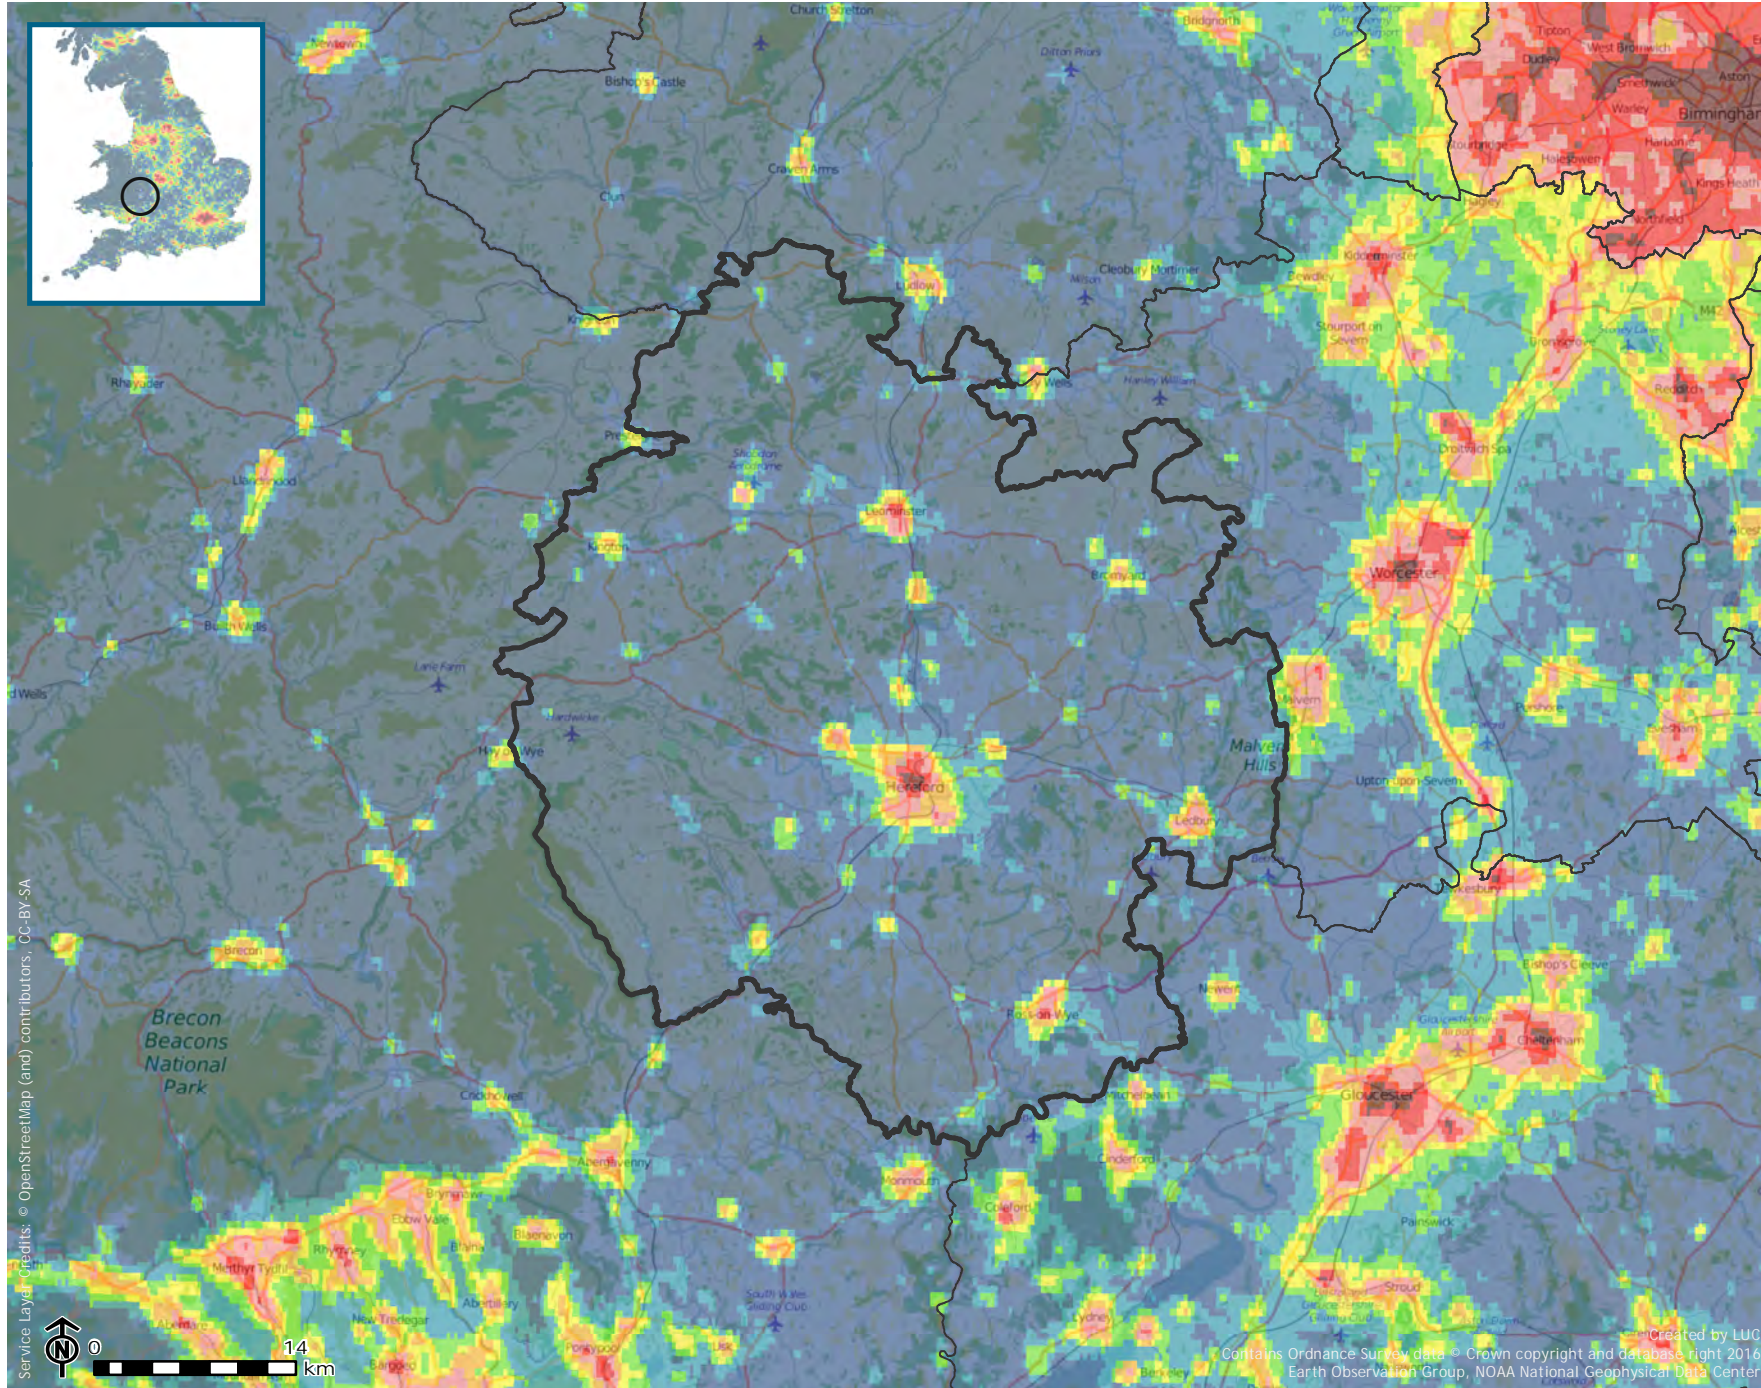

Herefordshire

Key

Herefordshire

This is the 1st darkest county out of the 41 within England

Night Lights

(NanoWatts / cm² / sr)

Each pixel shows the level of radiance (night light) shining up into the night sky. These have been categorised into colour bands to distinguish between different light levels. The percentage of pixels that fall within each band is shown as a % in the chart above.

Proportion of land covered by each Night Lights category at various extents

Service Layer Credits: © OpenStreetMap (and) contributors, CC-BY-SA

Created by LUC
Contains Ordnance Survey data © Crown copyright and database right 2016
Earth Observation Group, NOAA National Geophysical Data Center