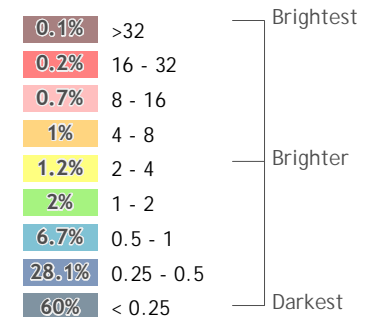

Herefordshire

Key

Herefordshire

This is the 1st darkest county out of the 41 within England

Night Lights

(NanoWatts / cm² / sr)

Each pixel shows the level of radiance (night light) shining up into the night sky. These have been categorised into colour bands to distinguish between different light levels. The percentage of pixels that fall within each band is shown as a % in the chart above.

Proportion of land covered by each Night Lights category at various extents

Service Layer Credits: © OpenStreetMap (and) contributors, CC-BY-SA

Created by LUC
Contains Ordnance Survey data © Crown copyright and database right 2016
Earth Observation Group, NOAA National Geophysical Data Center