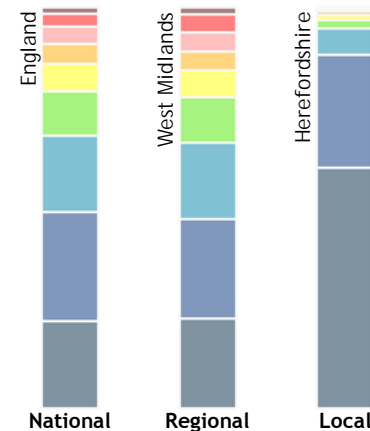

Herefordshire

Key

Herefordshire

This is the 1st darkest county out of the 41 within England

Night Lights

(NanoWatts / cm² / sr)

Each pixel shows the level of radiance (night light) shining up into the night sky. These have been categorised into colour bands to distinguish between different light levels. The percentage of pixels that fall within each band is shown as a % in the chart above.

Proportion of land covered by each Night Lights category at various extents

Service Layer Credits: © OpenStreetMap (and) contributors, CC-BY-SA

Created by LUC
Contains Ordnance Survey data © Crown copyright and database right 2016
Earth Observation Group, NOAA National Geophysical Data Center